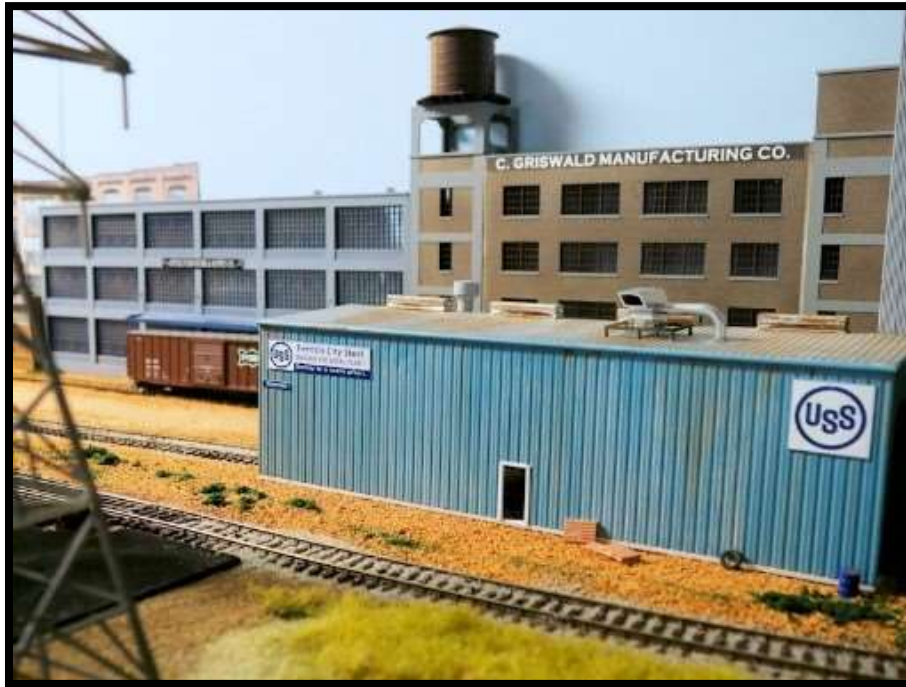

# ALTON & SOUTHERN RAILWAY

Run transfer to and from South Park Yard

*Griswald Manufacturing and Ferritin City Steel's Chemical Shipping Plant are two of the seven customers that are serviced by rail at Ferritin Industrial Park in Williamsville.*